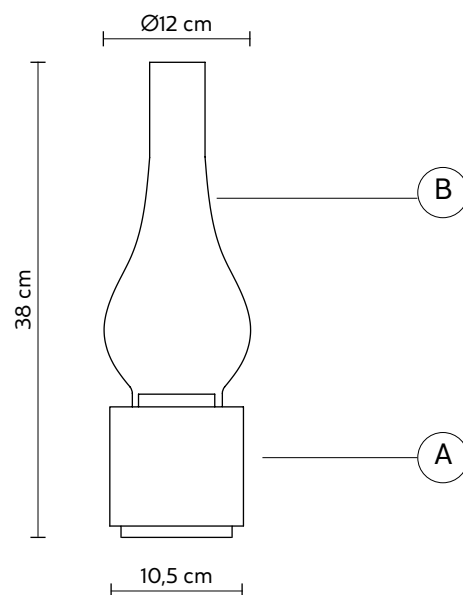

AMARCORD table lamp

Matteo Ugolini design

year 2016

DATA SHEET - CT121 1G V11

BASE "A"

material concrete
colour dove grey

DIFFUSER "B"

material glass
colour smoked

ELECTRICAL CABLE

colour transparent

ELECTRICAL SYSTEM

socket E26
source 1 x max 18W LED
energy class from E to A++

PACKAGING

n° cartons 2
net weight/kg 1,9 (A+B)
gross weight/kg 2,2 (A+B)
packaging/cm 21x21x20(A) - 24x24x39(B)

LIGHT EMISSION

unidirectional

direct
 filtered
 indirect
 absence

CERTIFICATION

bulb not provided

COLLECTION

also available wall lamp version