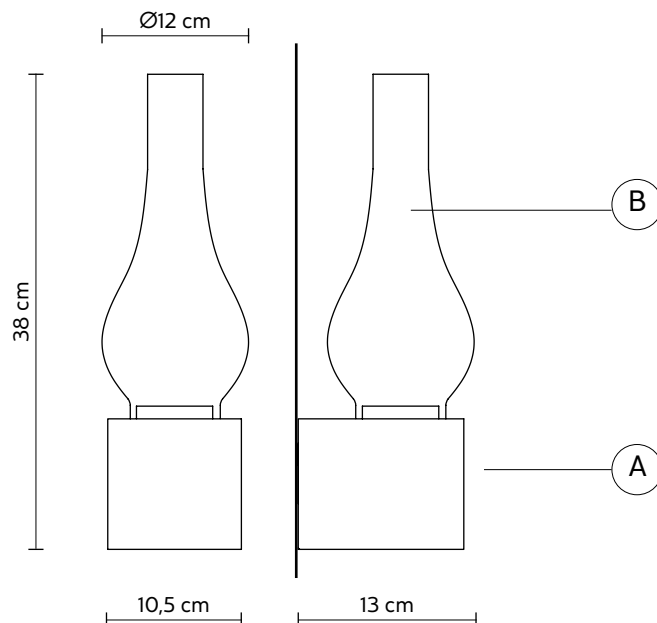

AMARCORD wall lamp

Matteo Ugolini design

year 2018

DATA SHEET - AP121 BF V11

BASE "A"

material
colour concrete
white

DIFFUSER "B"

material
colour glass
smoked

ELECTRICAL SYSTEM

socket E26
source 1 x max 18W LED
energy class from E to A++

PACKAGING

n° cartons 2
net weight/kg 2,2 (A+B)
gross weight/kg 2,8 (A+B)
packaging/cm 21x21x20 (A) - 24x24x39 (B)

LIGHT EMISSION