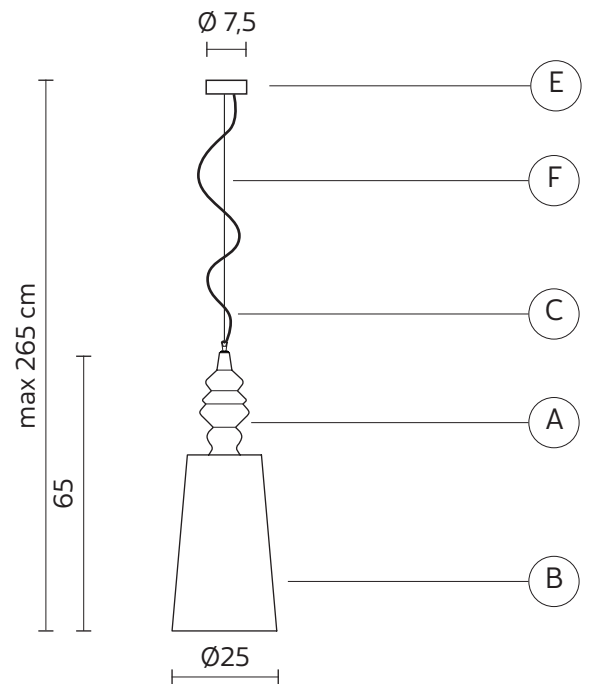

CEILING CUP "E"

material	metal	
colour	glossy white	

ELECTRICAL CABLE "C"

material	PVC	
colour	transparent	

SUSPENSION CABLE "F"

material	steel	
----------	-------	--

ELECTRICAL SYSTEM

socket	E26
source	max 1x18w LED
energy class	from E to A++

PACKAGING

nr. of collis	2
net weight/kg	2,4
gross weight/kg	2,9
packaging/cm	24x24x39(A) - 45x28x28(B)

EMISSION OF LIGHT

one-directional

	direct
	filtered
	indirect
	none

CERTIFICATION

bulb not provided

COLLECTION