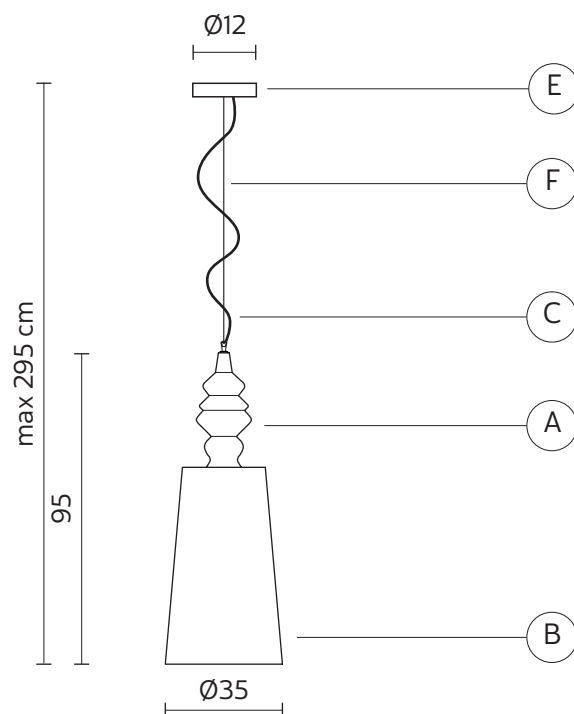

ALÌ E BABÀ suspension

Matteo Ugolini design

year 2009/2010

TECHNICAL SHEET - SE619BS

STRUCTURE "A"

material	ceramic	
colour	glossy white	

SHADE "B"

material	linen	
colour	white	

CEILING CUP "E"

material	metal	
colour	glossy white	

ELECTRICAL CABLE "C"

material	PVC	
colour	transparent	

SUSPENSION CABLE "F"

material	steel	
----------	-------	--

ELECTRICAL SYSTEM

socket	E26
source	max 1x18w LED
energy class	from E to A++

PACKAGING

nr. of collis	2
net weight/kg	2,6
gross weight/kg	5,6
packaging/cm	30x30x62(A) - 50x50x74(B)

EMISSION OF LIGHT

one-directional

CERTIFICATION

bulb not provided

COLLECTION

available also as floor lamp, wall lamp and table lamp