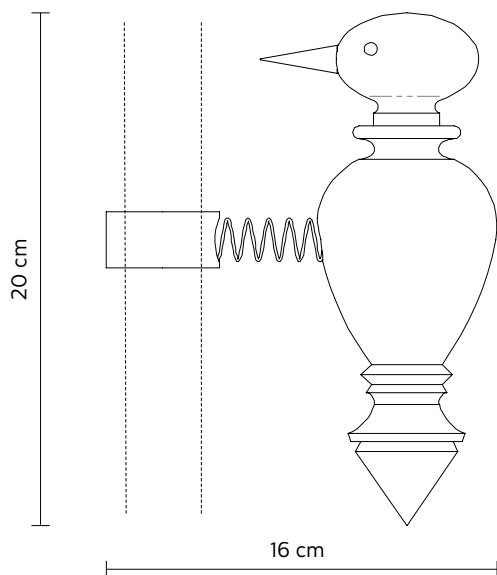

ACCIPICCHIO optional

Matteo Ugolini design

year 2020

DATA SHEET - AC213N3 INT

WOODPECKER "A"

material
colour

wood
frosted white