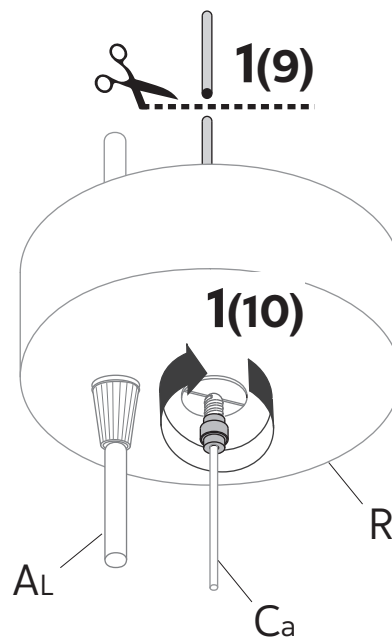

# WOW E SILVAN

SE696CC (wow)  
SE697CO (silvan)

110 V.  
max 1 x 18w LED - E26

**DRY LOCATION**

1

# Junction Box