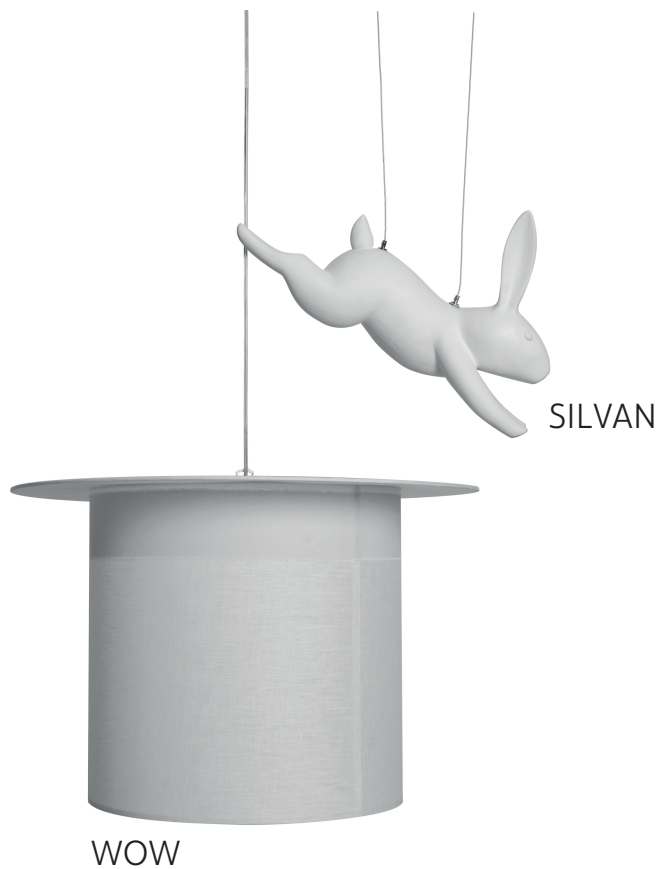

# WOW E SILVAN

SE696CC (wow)  
SE697CO (silvan)

110 V.  
max 1 x 18w LED - E26

**DRY LOCATION**

1

# Junction Box