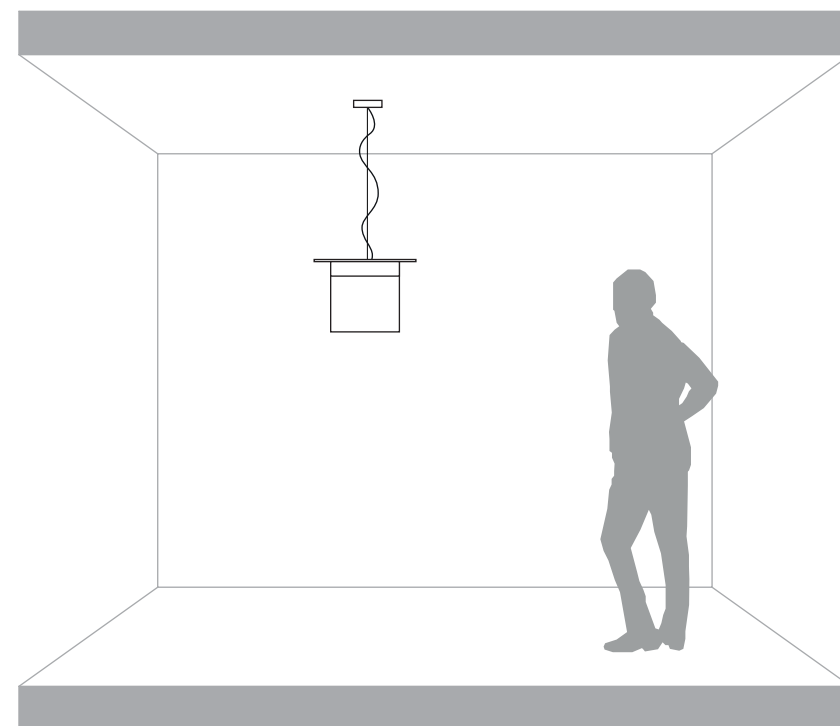

# WOW E SILVAN

SE696CC (wow)  
SE697CO (silvan)

110 V.  
max 1 x 18w LED - E26

**DRY LOCATION**

1

# Junction Box