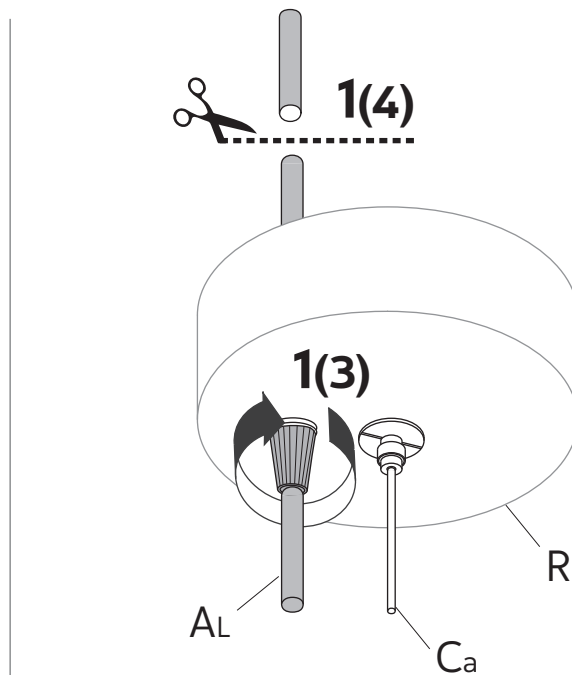

# WOW E SILVAN

SE696CC (wow)  
SE697CO (silvan)

110 V.  
max 1 x 18w LED - E26

**DRY LOCATION**

1

# Junction Box