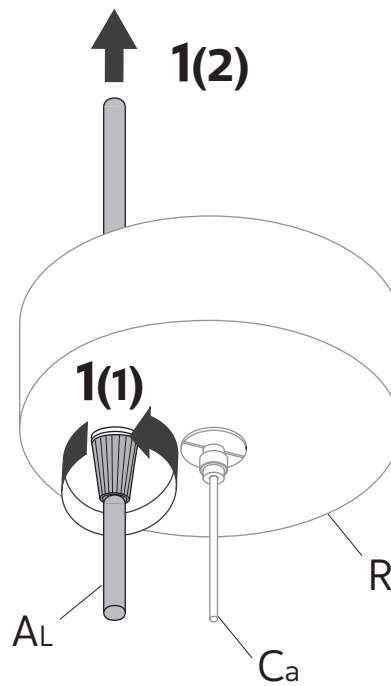

# WOW E SILVAN

SE696CC (wow)  
SE697CO (silvan)

110 V.  
max 1 x 18w LED - E26

**DRY LOCATION**

1

# Junction Box