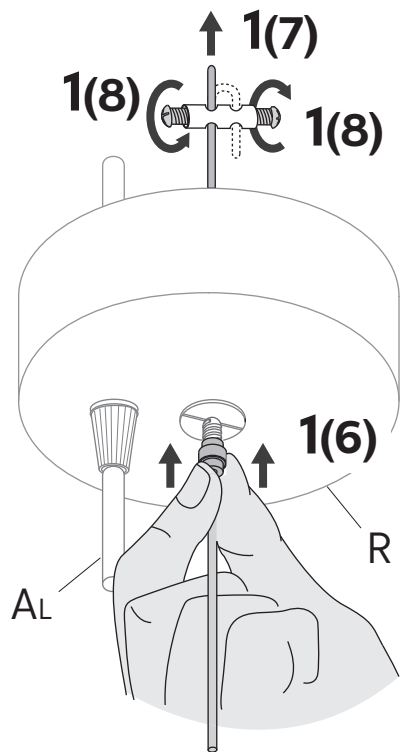

# WOW E SILVAN

SE696CC (wow)  
SE697CO (silvan)

110 V.  
max 1 x 18w LED - E26

**DRY LOCATION**

1

# Junction Box