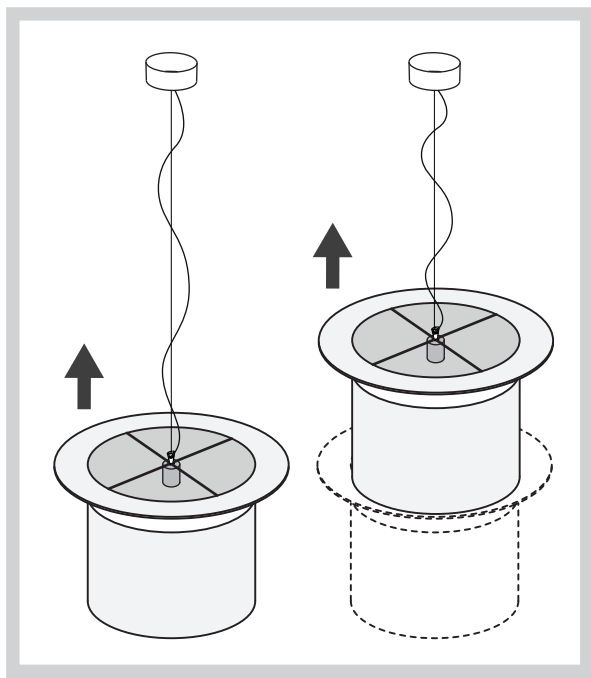

# WOW E SILVAN

SE696CC (wow)  
SE697CO (silvan)

110 V.  
max 1 x 18w LED - E26

**DRY LOCATION**

1

# Junction Box