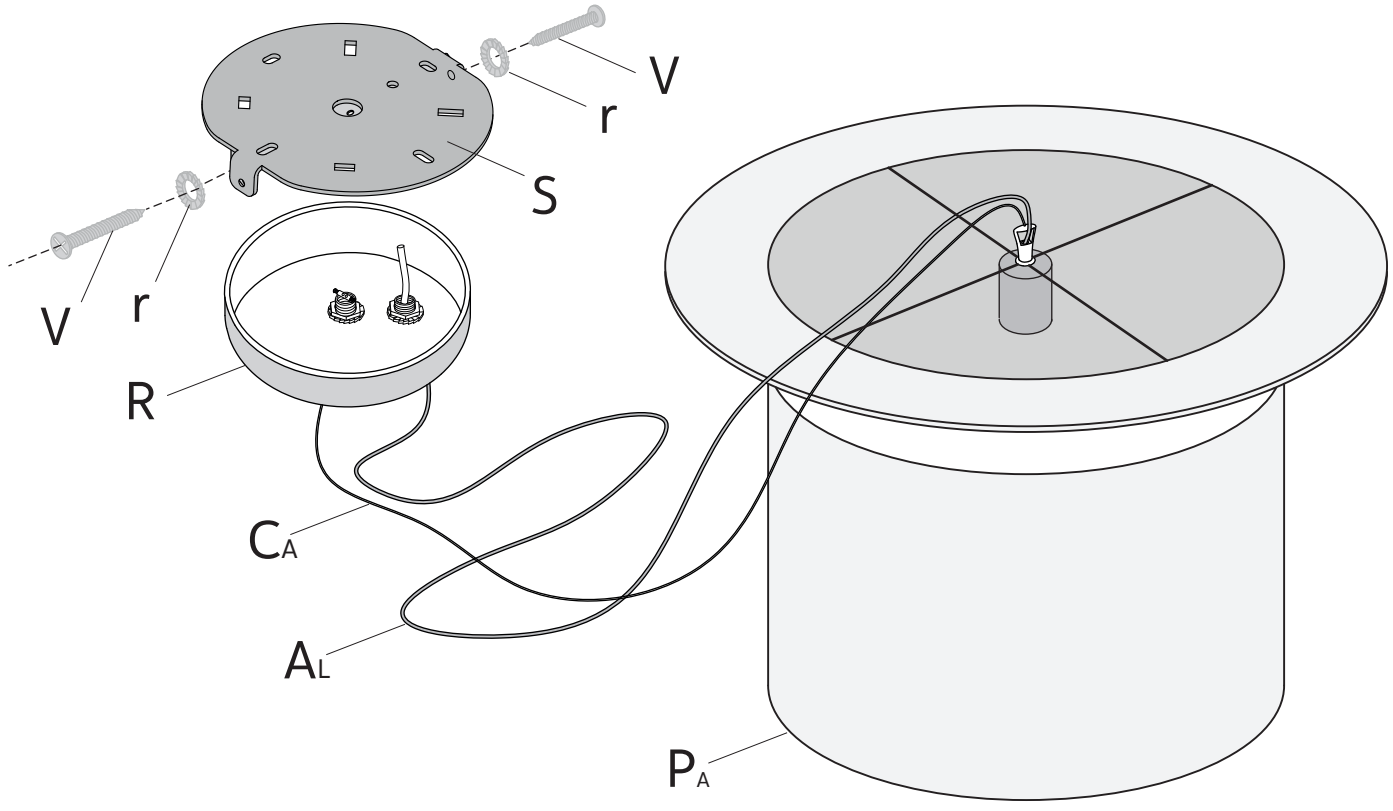

# WOW E SILVAN

SE696CC (wow)  
SE697CO (silvan)

110 V.  
max 1 x 18w LED - E26

**DRY LOCATION**

1

# Junction Box