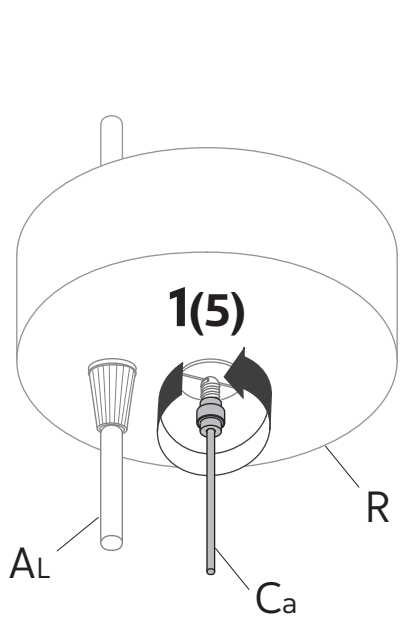

# WOW E SILVAN

SE696CC (wow)  
SE697CO (silvan)

110 V.  
max 1 x 18w LED - E26

**DRY LOCATION**

1

# Junction Box