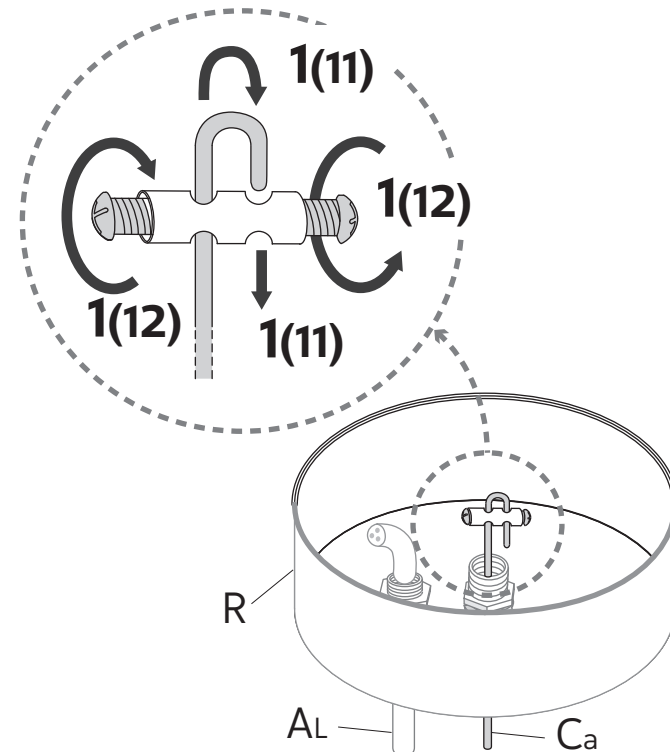

# WOW E SILVAN

SE696CC (wow)  
SE697CO (silvan)

110 V.  
max 1 x 18w LED - E26

**DRY LOCATION**

1

# Junction Box