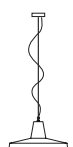

GANGSTER suspension

Matteo Ugolini design

year 2013

TECHNICAL SHEET - SE644BB

STRUCTURE "A"

material	ceramic	
colour	white	

CEILING CUP "E"

material	metal
colour	glossy white

ELECTRICAL CABLE "C"

material	PVC	
colour	transparent	

SUSPENSION CABLE "F"

material	steel
----------	-------

ELECTRICAL SYSTEM

socket	E26
source	max 1x18w LED
energy class	from E to A++

PACKAGING

nr. of collis	1
net weight/kg	2,4
gross weight/kg	4,2
packaging/cm	33x42x42

EMISSION OF LIGHT

one-directional

	direct
	filtered
	indirect
	none

CERTIFICATION

bulb not provided

COLLECTION

SE641BB

SE641BR

SE642BB

SE642BR

SE643BB

SE643BR

SE644BR