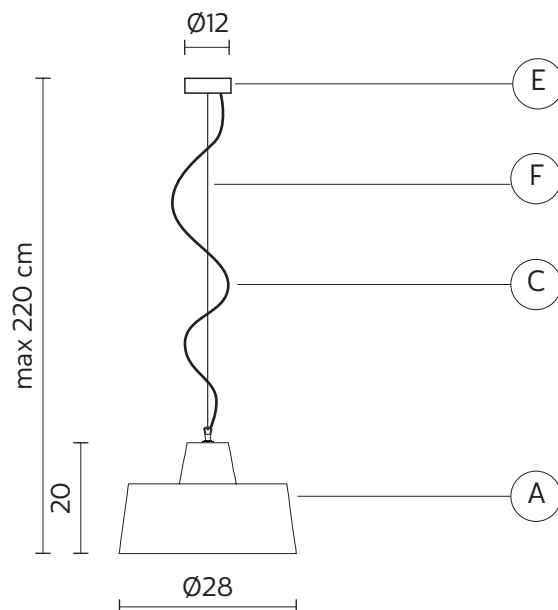

ELECTRICAL CABLE "C"

material	PVC	
colour	transparent	

SUSPENSION CABLE "F"

material	steel
----------	-------

ELECTRICAL SYSTEM

socket	E26
source	max 1x18w LED
energy class	from E to A++

PACKAGING

nr. of collis	1
net weight/kg	2,4
gross weight/kg	4,2
packaging/cm	33x42x42

EMISSION OF LIGHT

one-directional

	direct
	filtered
	indirect
	none

CERTIFICATION

bulb not provided

COLLECTION

SE641BB

SE641BR