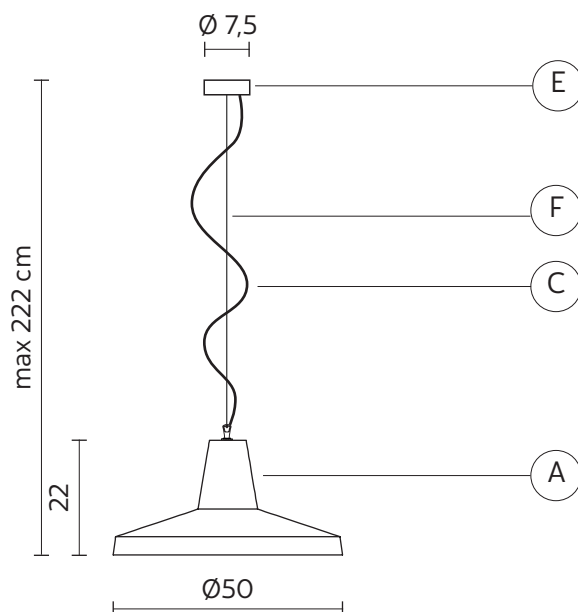

GANGSTER suspension

Matteo Ugolini design

year 2013

TECHNICAL SHEET - SE641BB

STRUCTURE "A"

material	ceramic	
colour	glossy white	

CEILING CUP "E"

material	metal
colour	white

ELECTRICAL CABLE "C"

material	PVC	
colour	transparent	

SUSPENSION CABLE "F"

material	steel

ELECTRICAL SYSTEM

socket	E26
source	max 1x18w LED
energy class	from E to A++

PACKAGING

nr. of collis	1
net weight/kg	4,05
gross weight/kg	8,9
packaging/cm	36x62x62

EMISSION OF LIGHT

one-directional

	direct
	filtered
	indirect
	none