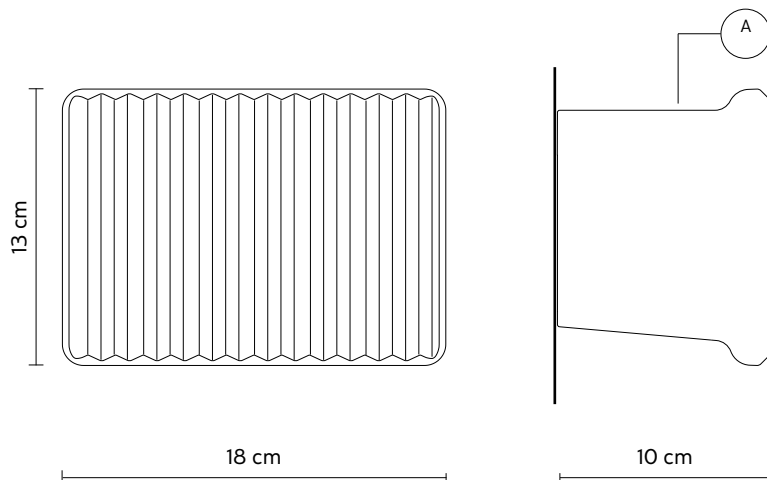

UMARELL wall lamp

Giorgio Biscaro design

year 2019

DATA SHEET - **AP199HD V1U**

LAMP "A"

material ceramic
colour matt white

ELECTRICAL SYSTEM

source 2x LED
top 7,35W, 958lumen
down 2,4W, 324lumen
(tot 1282 lumen)
2700K
CRI \geq 80 class A+

PACKAGING

n° cartons 1
net weight/kg 0,8
gross weight/kg 1,3
packaging/cm 24x24x39

LIGHT EMISSION

bidirectional

 direct
 filtered
 indirect
 absence

CERTIFICATION

LED equipped
Power supply equipped

DRY LOCATION