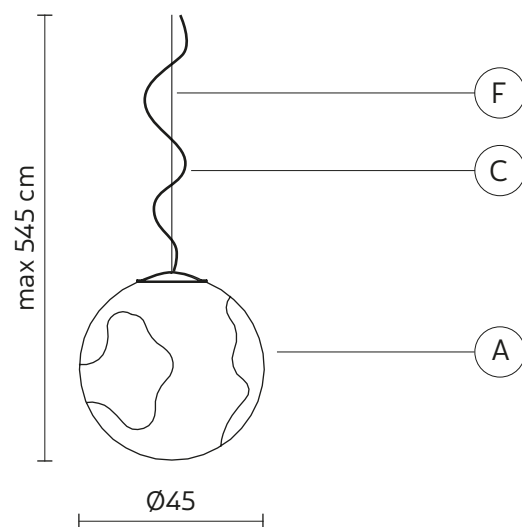

ULULÌ suspension

Matteo Ugolini design

year 2013

TECHNICAL SHEET - SE648PB V1E

STRUCTURE "A"

material	fiberglass/ lace	
colour	white	

ELECTRICAL CABLE "C"

material	neoprene	
colour	green	

SUSPENSION CABLE "F"

material	steel	

ELECTRICAL SYSTEM

socket	E26
source	max 1x18w LED
energy class	from E to A++

PACKAGING

nr. of collis	1
net weight/kg	3,1
gross weight/kg	5,3
packaging/cm	50x50x70

EMISSION OF LIGHT

unidirectional

bulb not provided

WET LOCATION

COLLECTION

available also as floor lamp (indoor and outdoor)