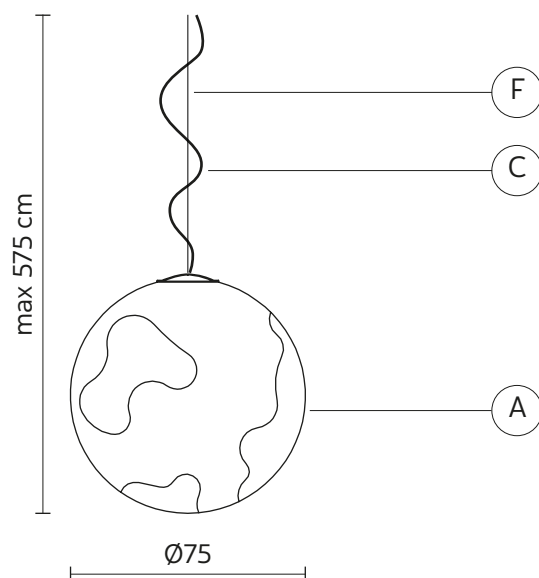

COLLECTION

available also as floor lamp (indoor and outdoor)