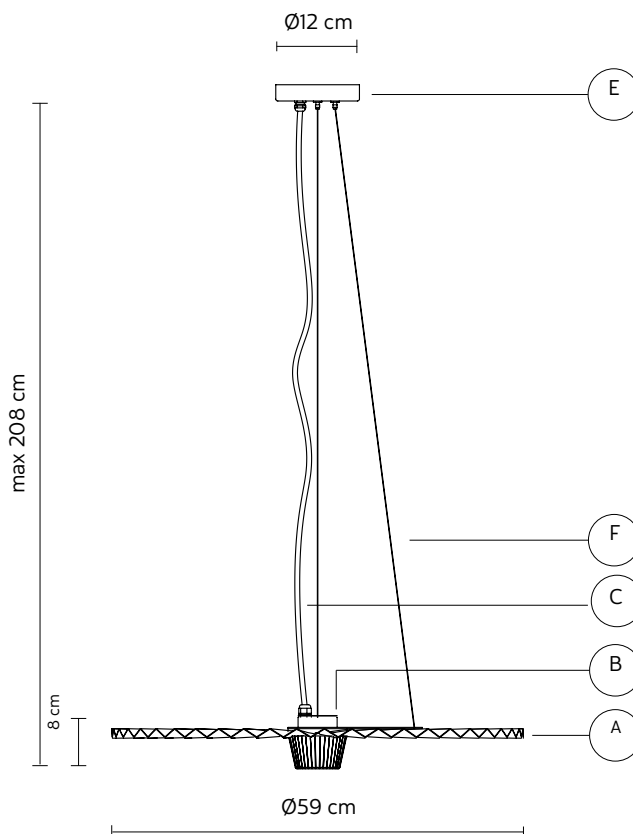

CEILING CUP "E"

material metal
colour matt black

ELECTRICAL CABLE "C"

colour black

SUSPENSION CABLE "F"

material steel

ELECTRICAL SYSTEM

source LED 13W dimmable
1200 lumen **2700K**
CRI ≥ 80 class A+

PACKAGING

n° cartons 1
net weight/kg 2,2
gross weight/kg 3,9
packaging/cm 67x73x18,5

LIGHT EMISSION

unidirectional

direct
filtered
indirect
absence

DRY LOCATION

LED equipped

COLLECTION