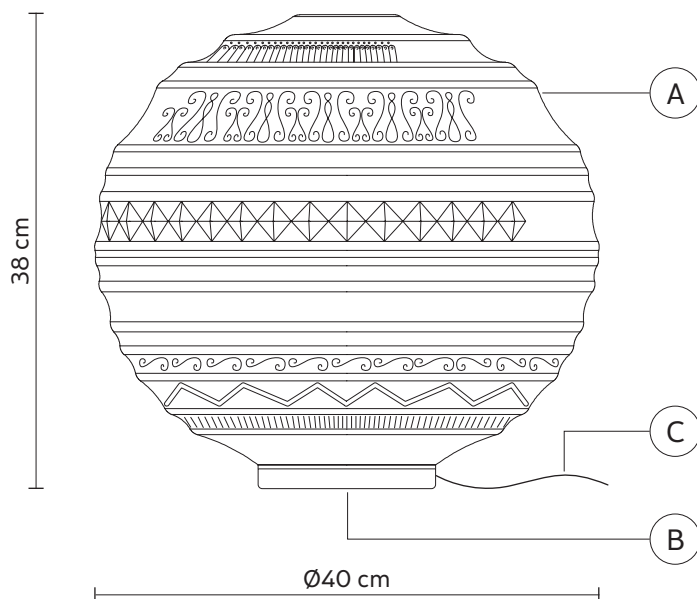

### ELECTRICAL CABLE "C"

colour transparent

### PACKAGING

nr. of collis 1  
net weight/kg 5,65  
groos weight/kg 8  
packaging/cm 50x50x50

### EMISSION OF LIGHT

one directional

direct  
filtered  
indirect  
none