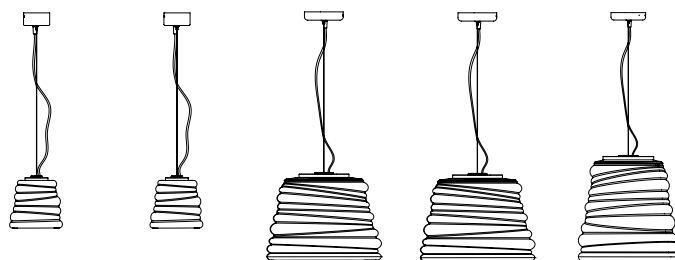

COLLECTION

also available E26 version

SE198AT V11

SE198AD V11

SE198BD V11

SE198BT V11

SE198CD V11