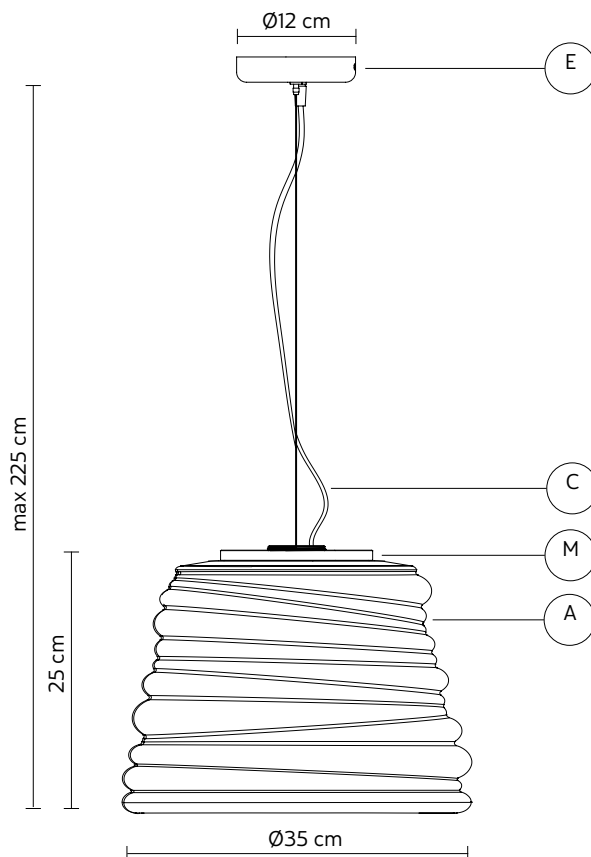

BIBENDUM pendant

Paola Navone design

year 2019

DATA SHEET - SE198BV V11

LAMPSHADE "A"

material glass
colour transparent

KIT LED "M"

material aluminum
colour matt black

CEILING CUP "E"

material metal
colour matt black

ELECTRICAL CABLE "C"

colour white fabric cable

ELECTRICAL SYSTEM

source LED 17W dimmable
1700lumen **2700K**
CRI ≥80 class A+

PACKAGING

n° cartons 1
net weight/kg 5,6
gross weight/kg 8,2
packaging/cm 47x47x47

LIGHT EMISSION

unidirectional

 direct
 filtered
 indirect
 absence

DRY LOCATION

LED equipped

COLLECTION

also available E26 version

SE198AT V11