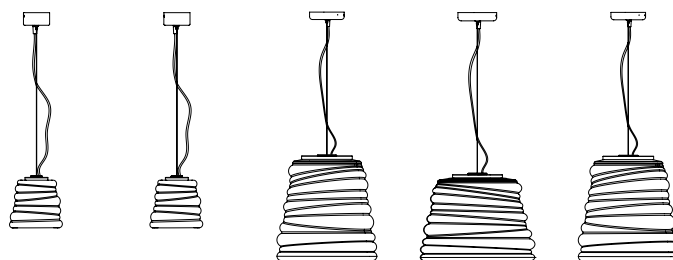

BIBENDUM pendant

Paola Navone design

year 2019

DATA SHEET - SE198BV V11

LAMPSHADE "A"

material glass
colour transparent

KIT LED "M"

material aluminum
colour matt black

CEILING CUP "E"

material metal
colour matt black

ELECTRICAL CABLE "C"

colour white fabric cable

ELECTRICAL SYSTEM

source LED 17W dimmable
1700lumen **2700K**
CRI ≥80 class A+

PACKAGING

n° cartons 1
net weight/kg 5,6
gross weight/kg 8,2
packaging/cm 47x47x47

LIGHT EMISSION

unidirectional

 direct
 filtered
 indirect
 absence

DRY LOCATION

LED equipped

COLLECTION

also available E26 version

SE198AT V11

SE198AD V11

SE198CD V11

SE198BD V11

SE198CT V11