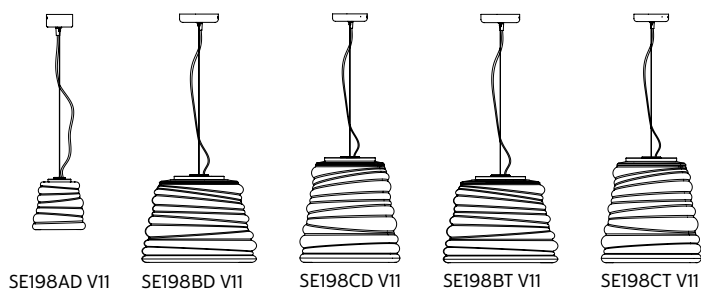

BIBENDUM pendant

Paola Navone design

year 2019

DATA SHEET - SE198AV V11

LAMPSHADE "A"

material glass
colour transparent

KIT LED "M"

material aluminum
colour matt black

CEILING CUP "E"

material metal
colour matt black

ELECTRICAL CABLE "C"

colour white fabric cable

ELECTRICAL SYSTEM

source LED 5W dimmable
500lumen **2700K**
CRI ≥80 class A+

PACKAGING

n° cartons 1
net weight/kg 0,9
gross weight/kg 1,4
packaging/cm 24x24x39

LIGHT EMISSION

unidirectional

direct
filtered
indirect
absence

COLLECTION

also available E12 version

DRY LOCATION

LED equipped