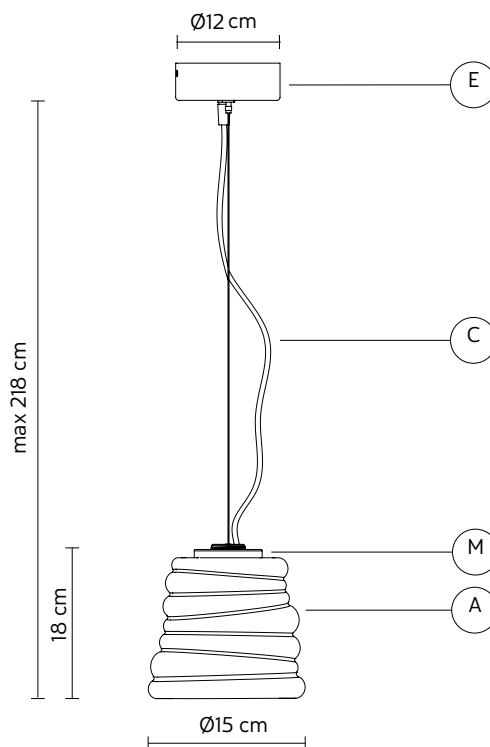

BIBENDUM pendant

Paola Navone design

year 2019

DATA SHEET - SE198AV V11

LAMPSHADE "A"

material glass
colour transparent

KIT LED "M"

material aluminum
colour matt black

CEILING CUP "E"

material metal
colour matt black

ELECTRICAL CABLE "C"

colour white fabric cable

ELECTRICAL SYSTEM

source LED 5W dimmable
500lumen **2700K**
CRI ≥80 class A+

PACKAGING

n° cartons 1
net weight/kg 0,9
gross weight/kg 1,4
packaging/cm 24x24x39